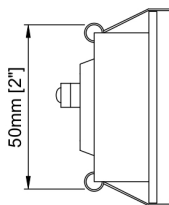

TITANIUM

TECHNOLOGY

TT-DOWN-008-3W

- Recessed spotlight with adjustable beam.

Voltage	12vDC
Power	3w
Amperage	0,25A
Angle	15°, 30°, 45°, 60°
Lumen	150 (30K) 165 (40K) 180 (60K)
Size	60 mm x 60 mm x 32 mm 2 ³ / ₈ " x 2 ³ / ₈ " x 1 ¹ / ₄ "
Cut hole	50 mm 2"
Finish	WH - White C - Silver BK - Black
Dimmable	Yes
LED Colour	30K - Warm white 2800~3200K 40K - Neutral white 4000~4500K 60K - Cold white 6000~6500K
IP	44

PRODUCT CODE

TT	-	TYPE	-	MODEL	-	POWER	-	FINISH	-	LED COLOR
TT	-	DOWN	-	008	-	3W	-	BK	-	30K
TT	-	DOWN	-	008	-	3W	-		-	