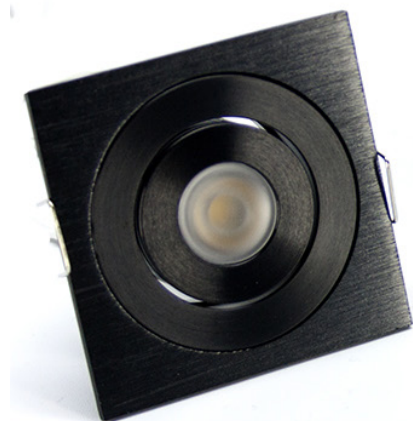

TITANIUM

TECHNOLOGY

TT-DOWN-008-3W

- Recessed spotlight with adjustable beam.

Voltage	12vDC
Power	3w
Amperage	0,25A
Angle	15°, 30°, 45°, 60°
Lumen	150 (30K) 165 (40K) 180 (60K)
Size	60 mm x 60 mm x 32 mm 2 ³ / ₈ " x 2 ³ / ₈ " x 1 ¹ / ₄ "
Cut hole	50 mm 2"
Finish	WH - White C - Silver BK - Black
Dimmable	Yes
LED Colour	30K - Warm white 2800~3200K 40K - Neutral white 4000~4500K 60K - Cold white 6000~6500K
IP	44

PRODUCT CODE

TT	-	TYPE	-	MODEL	-	POWER	-	FINISH	-	LED COLOR
TT	-	DOWN	-	008	-	3W	-	BK	-	30K
TT	-	DOWN	-	008	-	3W	-		-	