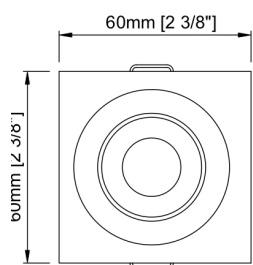

TITANIUM

TECHNOLOGY

TT-DOWN-008-3W

- Recessed spotlight with adjustable beam.

Voltage	12vDC
Power	3w
Amperage	0,25A
Angle	15°, 30°, 45°, 60°
Lumen	150 (30K) 165 (40K) 180 (60K)
Size	60 mm x 60 mm x 32 mm 2 ³ / ₈ " x 2 ³ / ₈ " x 1 ¹ / ₄ "
Cut hole	50 mm 2"
Finish	WH - White C - Silver BK - Black
Dimmable	Yes
LED Colour	30K - Warm white 2800~3200K 40K - Neutral white 4000~4500K 60K - Cold white 6000~6500K
IP	44

PRODUCT CODE

TT	-	TYPE	-	MODEL	-	POWER	-	FINISH	-	LED COLOR
TT	-	DOWN	-	008	-	3W	-	BK	-	30K
TT	-	DOWN	-	008	-	3W	-		-	