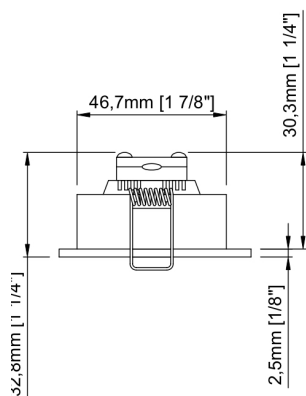

TITANIUM

TECHNOLOGY

TT-DOWN-008-3W

- Recessed spotlight with adjustable beam.

Voltage	12vDC
Power	3w
Amperage	0,25A
Angle	15°, 30°, 45°, 60°
Lumen	150 (30K) 165 (40K) 180 (60K)
Size	60 mm x 60 mm x 32 mm 2 ³ / ₈ " x 2 ³ / ₈ " x 1 ¹ / ₄ "
Cut hole	50 mm 2"
Finish	WH - White C - Silver BK - Black
Dimmable	Yes
LED Colour	30K - Warm white 2800~3200K 40K - Neutral white 4000~4500K 60K - Cold white 6000~6500K
IP	44

PRODUCT CODE

TT	-	TYPE	-	MODEL	-	POWER	-	FINISH	-	LED COLOR
TT	-	DOWN	-	008	-	3W	-	BK	-	30K
TT	-	DOWN	-	008	-	3W	-		-	