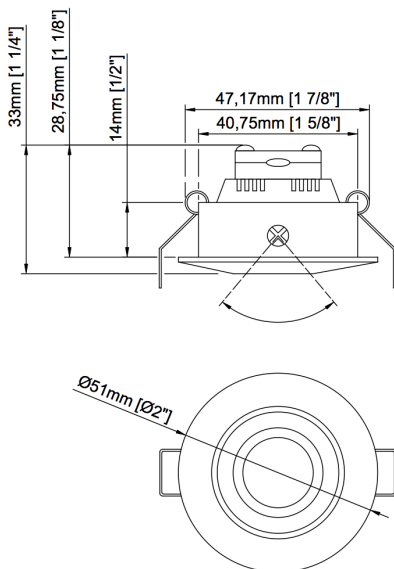

# TITANIUM

TECHNOLOGY

TT-DOWN-007-3W

- Recessed spotlight with adjustable beam.

Voltage	12vDC
Power	3w
Amperage	0,25A
Angle	15°, 30°, 45°, 60°
Lumen	150 (30K) 165 (40K) 180 (60K)
Size	Ø51 mm x 32 mm Ø2" x 1 1/4"
Cut hole	45 mm 1 3/4"
Finish	<b>WH</b> - White <b>C</b> - Silver <b>BK</b> - Black
Dimmable	Yes
LED Colour	<b>30K</b> - Warm white 2800~3200K <b>40K</b> - Neutral white 4000~4500K <b>60K</b> - Cold white 6000~6500K
IP	44

## PRODUCT CODE

TT	-	TYPE	-	MODEL	-	POWER	-	FINISH	-	LED COLOR
TT	-	DOWN	-	007	-	3W	-	BK	-	30K
TT	-	DOWN	-	007	-	3W	-		-	