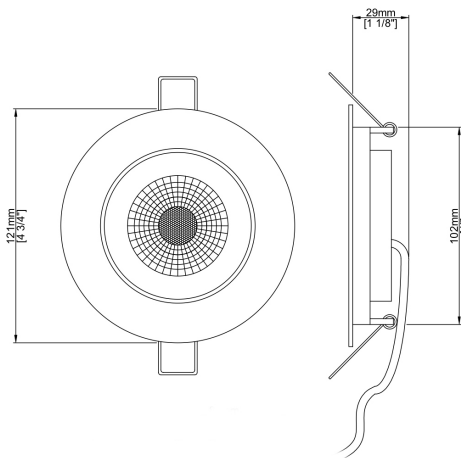

TITANIUM

TECHNOLOGY

TT-P120D-9W-12V

- Ideal for suspended ceilings and restricted place in clearance..
- Adjustable beam.

Voltage	12vDC
Power	9W
Amperage	0,75A
Angle	40°
Lumen	800
Size	Ø121 mm x 30mm Ø 4 ³ / ₄ " x 1 ¹ / ₈ "
Cut hole	102mm 4"
Finish	WH - White BR - Brush nickel BK - Black
Dimmable	Yes
LED Colour	2700 - Warm white 2700K WW - Warm white 3000K NW - Neutral white 4000K CW - Cold white 5000K
IP	44

PRODUCT CODE

TT	MODEL	POWER	FINISH	LED COLOR	VOLTAGE
TT	P120D	9W	BK	WW	12V
TT	P120D	9W			12V