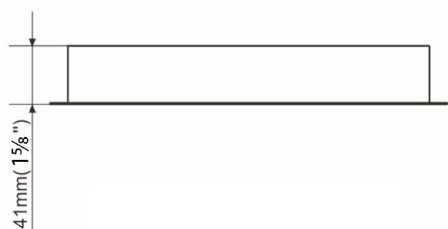

# TITANIUM

TECHNOLOGY

TT-CANOPY-01

Size	41mm x Ø 279,4mm 1 <sup>5</sup> / <sub>8</sub> " x 11"
Diameter	Ø 279,4mm 11"
Internal width	254mm 10"

#### PRODUCT CODE

TT	-	TYPE	-	MODEL
TT	-	CANOPY	-	01