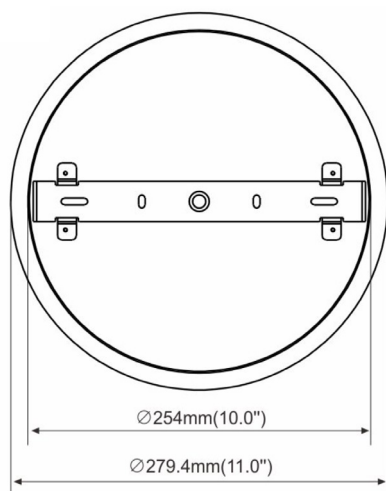

# TITANIUM

TECHNOLOGY

TT-CANOPY-01

Size	41mm x Ø 279,4mm 1 <sup>5</sup> / <sub>8</sub> " x 11"
Diameter	Ø 279,4mm 11"
Internal width	254mm 10"

#### PRODUCT CODE

TT	-	TYPE	-	MODEL
TT	-	CANOPY	-	01