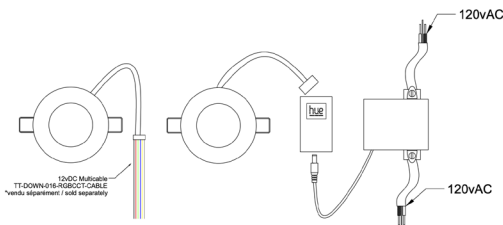

TITANIUM

TECHNOLOGY

TT-DOWN-016

- This light fixture features a RGB +Tunable white COB that communicated through Hue/ Echo Plus hub
- Suitable for damp location.
- 120vAC junction box include.

Voltage	120vAC, 12vDC
Power	12W
Amperage	1A
Angle	60°
Lumen	72lm/w
Size	Ø100mm x 40mm Ø4" x 1 ⁵ / ₈ "
Cut hole	86mm 3 ³ / ₈ "
Finish	WH - White BR - Brush nickel BK - Black
Dimmable	Yes with app
LED Colour	RGBCCT - RGB + Warm white 2700K + Cold white 5000K
IP	44

Accessories

PHILIPS HUE BRIDGE V2

TT-DOWN-016-RGBCCT-CABLE

PRODUCT CODE

TT	-	TYPE	-	MODEL	-	LED COLOR	-	FINISH
TT	-	DOWN	-	016	-	RGBCCT	-	BK
TT	-	DOWN	-	016	-	RGBCCT	-	