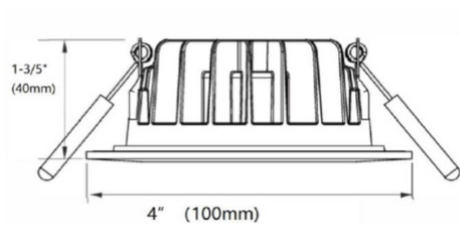

TITANIUM

TECHNOLOGY

TT-DOWN-016

- This light fixture features a RGB +Tunable white COB that communicated through Hue/ Echo Plus hub
- Suitable for damp location.
- 120vAC junction box include.

Voltage	120vAC, 12vDC
Power	12W
Amperage	1A
Angle	60°
Lumen	72lm/w
Size	Ø100mm x 40mm Ø4" x 1 ⁵ / ₈ "
Cut hole	86mm 3 ³ / ₈ "
Finish	WH - White BR - Brush nickel BK - Black
Dimmable	Yes with app
LED Colour	RGBCCT - RGB + Warm white 2700K + Cold white 5000K
IP	44