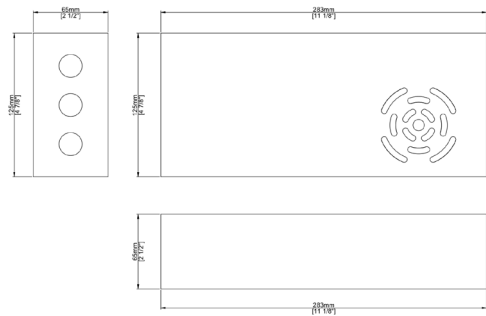

TITANIUM

TECHNOLOGY

TT-BOX-05

- Metal housing for transformer.
- Pre-punched for transformer mounting TT-PSU-IP20-025 / 050/075/100/200/350.
- Cut in the case to maximize ventilation.

Material	Steel
Finish	Black
Size	283mm X 125mm X 65mm 11 ¹ / ₈ " x 4 ⁷ / ₈ " x 2 ¹ / ₂ "
Screw	4 x M3x5mm

Accessories

TT-FIL-IEC

PRODUCT CODE

TT	-	TYPE	-	MODEL
TT	-	BOX	-	05